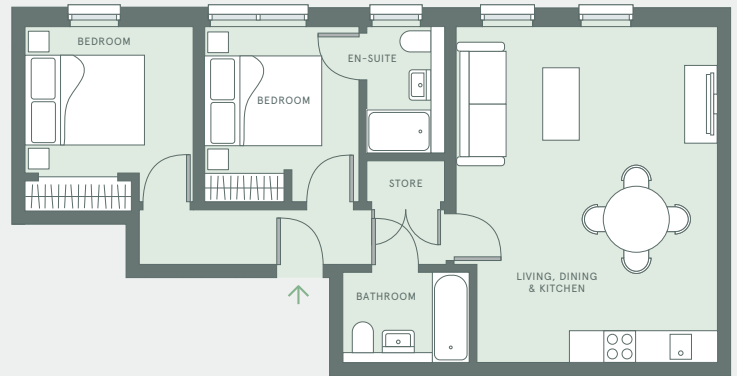

### Typical 2 bedroom flat

Rent	From £1575 per month
Size	Up to 908 sq ft
Deposit	One month's rent